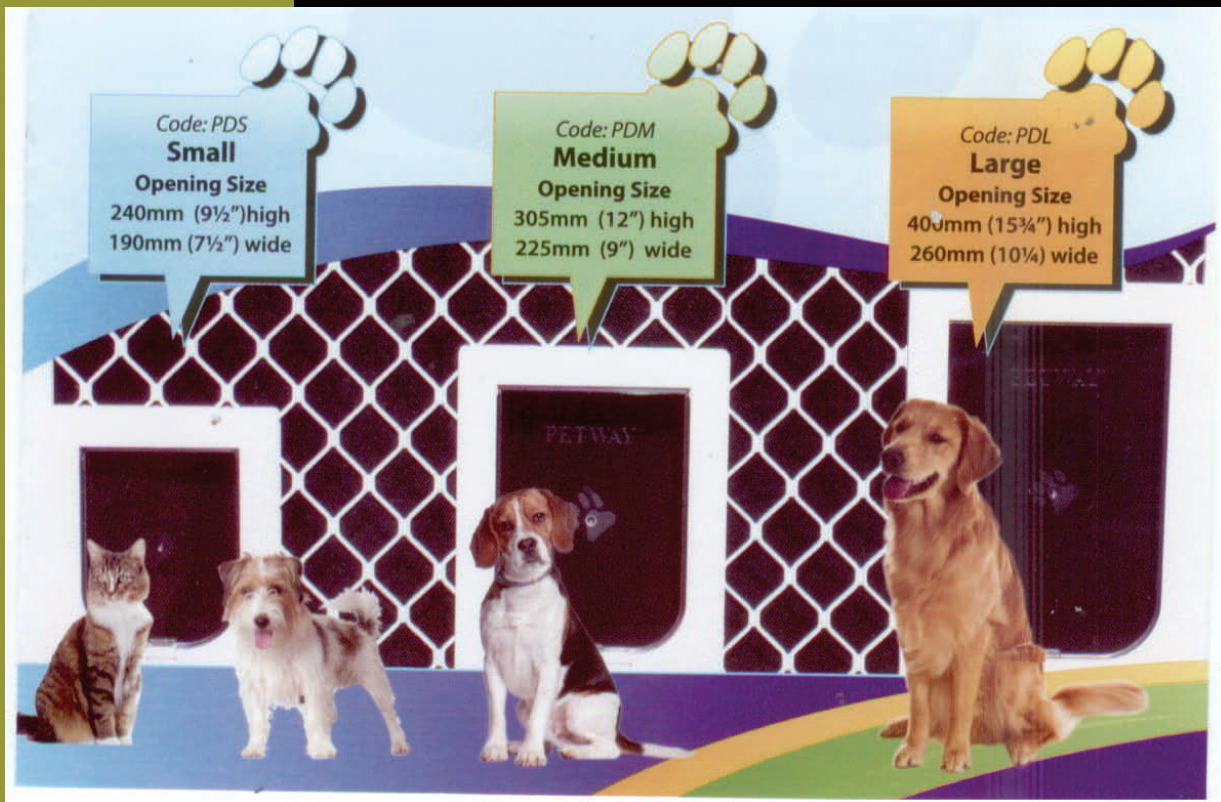

PET DOORS

Petway Brand

BSD Brand

Call Byrne Security Doors

07 5576 5595